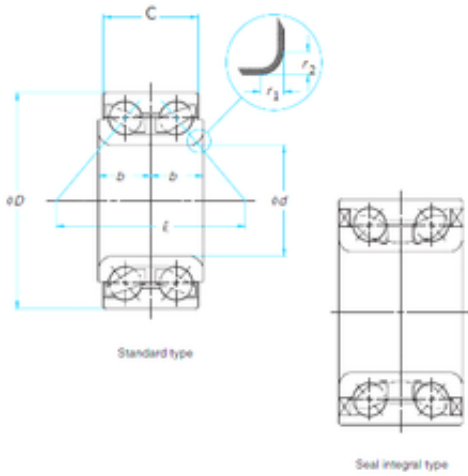

GSF palier Forging Company.

48 mm x 86 mm x 42 mm NTN
 AU1006-1LX2L/L588 roulements à billes à
 contact oblique

Bearing No. AU1006-1LX2L/L588

Size	48x86x42 mm
Bore Diameter	48 mm
Outer Diameter	86 mm
Width	42 mm
d	48 mm
D	86 mm
B	42 mm
C	40 mm
Weight	0,92 Kg

AU1006-1LX2L/L588 Bearing 2D drawings and 3D
 CAD models